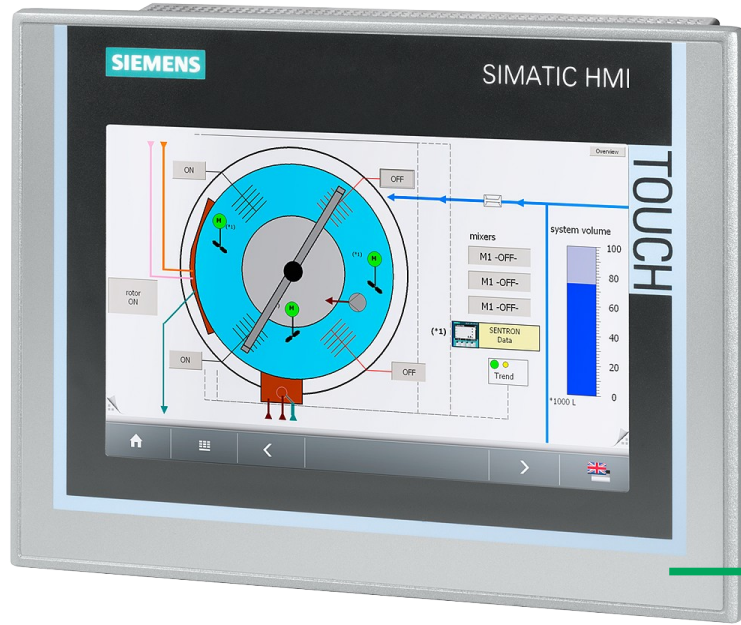

S7-1200
192.168.10.10

XC206-2SFP
NO IP

Connect Open Ports to Student Stations – Can be daisy chained via X300 Switches

IPC227E
SRC - 172.16.10.250

Instructor Access Port

SC636-2C
EXT - 172.16.10.1

SC636-2C
INT - 192.168.10.1