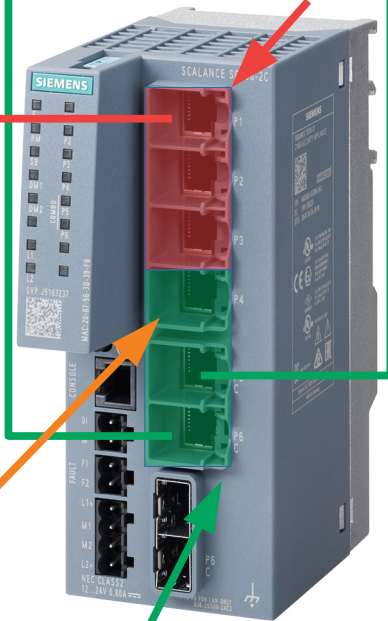

S7-1200
192.168.10.10

XC206-2SFP
NO IP

Connect Open Ports to Student Stations – Can be daisy chained via X300 Switches

IPC227E
SRC - 172.16.10.250

Instructor Access Port

SC636-2C
EXT - 172.16.10.1

SC636-2C
INT - 192.168.10.1