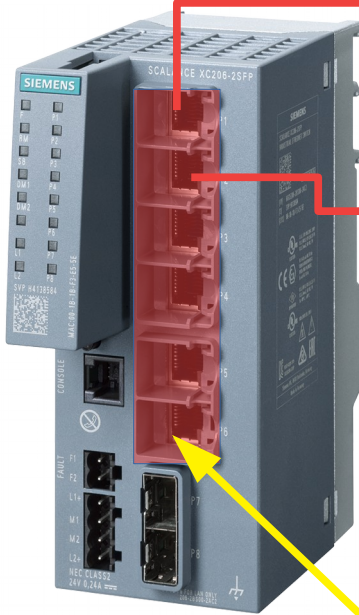

S7-1200
192.168.10.10

XC206-2SFP
NO IP

Connect Open Ports to Student Stations – Can be daisy chained via X300 Switches

IPC227E
SRC - 172.16.10.250

Instructor Access Port

SC636-2C
EXT - 172.16.10.1

SC636-2C
INT - 192.168.10.1